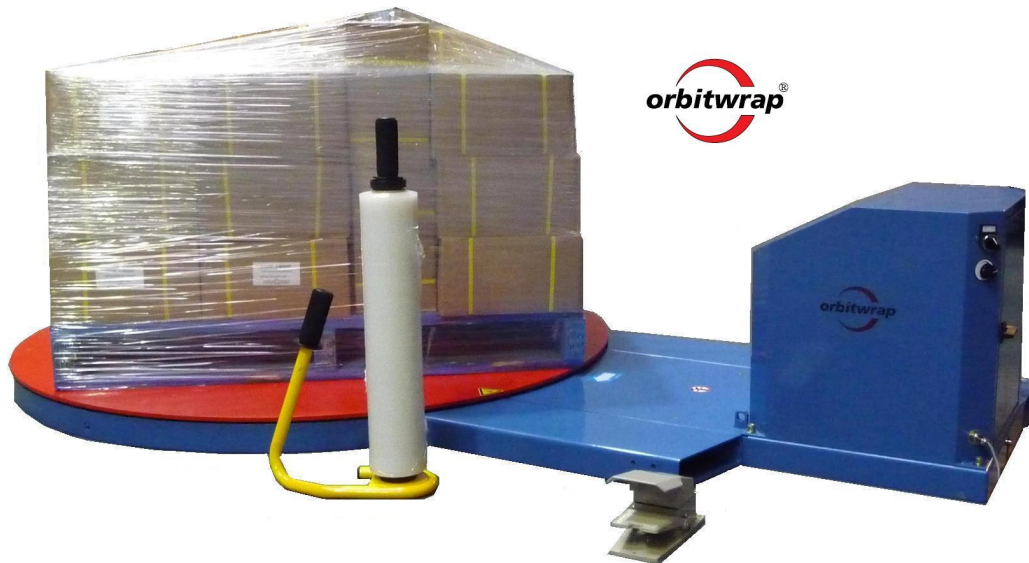

Orbitwrap OR 500 – Turntable pallet wrapper

- **Power Voltage** - 240v single phase
- **Speed** - 0-10 rpm
- **Capacity** - 1500kg
- **Turntable** - Ø 1520mm – 80mm table height
- **Front fork relocation slots**
- **Heavy duty foot pedal**
- **Inverter for soft start and stop**
- **Ramp for Pallet truck access**